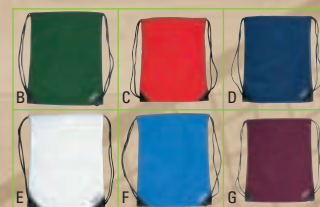

EASTBAY'S NEWEST VOLLEYBALL UNIFORM

available Mid-June

PACKAGE A

Eastbay Cap-Sleeve Jersey
 • 88% polyester/12% spandex. Imported.
 • Moisture-wicking, flatlock seams.
(WOMEN'S) \$19.99 Sz: XS-XXL.

- A. **5006303** Royal D. **5006502** Forest
 B. **5006402** Scarlet E. **5006302** Navy
 C. **5006102** Black F. **5006202** White

Quantity	1-5	6-11	12+
Price Each	\$19.99	\$17.99	\$14.99

Eastbay 4" Short
 • 88% polyester/12% spandex. Imported.
 • Elastic waistband.

- (WOMEN'S) \$19.99** Sz: XS-XXL.
 A. **50088303** Royal D. **50088502** Forest
 B. **50088402** Scarlet E. **50088302** Navy
 C. **50088102** Black

Quantity	1-5	6-11	12+
Price Each	\$19.99	\$17.99	\$14.99

Eastbay Game Day Medium Duffle II
\$17.99 Sz: 13" x 12" x 26".

- A. **5018303** Royal F. **5018602** Purple
 B. **5018302** Navy G. **5018802** Gold
 C. **5018403** Maroon H. **5018402** Scarlet
 D. **5018102** Black I. **5018703** Orange
 E. **5018502** Forest

Quantity	1-5	6-11	12+
Price Each	\$17.99	\$14.99	\$12.99

PACKAGE B

Eastbay Sleeveless Volleyball Jersey
Keeps you cool and comfortable game after game
 • 100% polyester. Imported. • V-neck, mesh insets.
 • Quick-drying, moisture-wicking.
 • Rounded hem, drop tail.